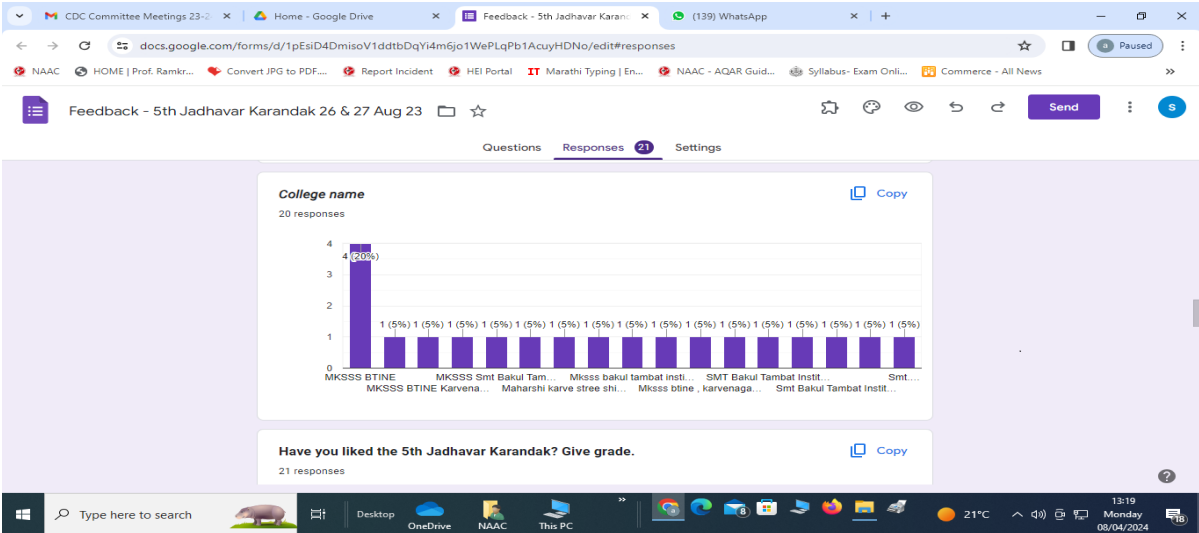

131 responses

Q

Have you satisfied regarding Admin office service?

 Copy

131 responses

Prin. Dr. Sudhakar Rao Jadhavar Arts, Commerce & Science College

Student Feedback - 5th Jadhavar Karandak 26 & 27 Aug 2023