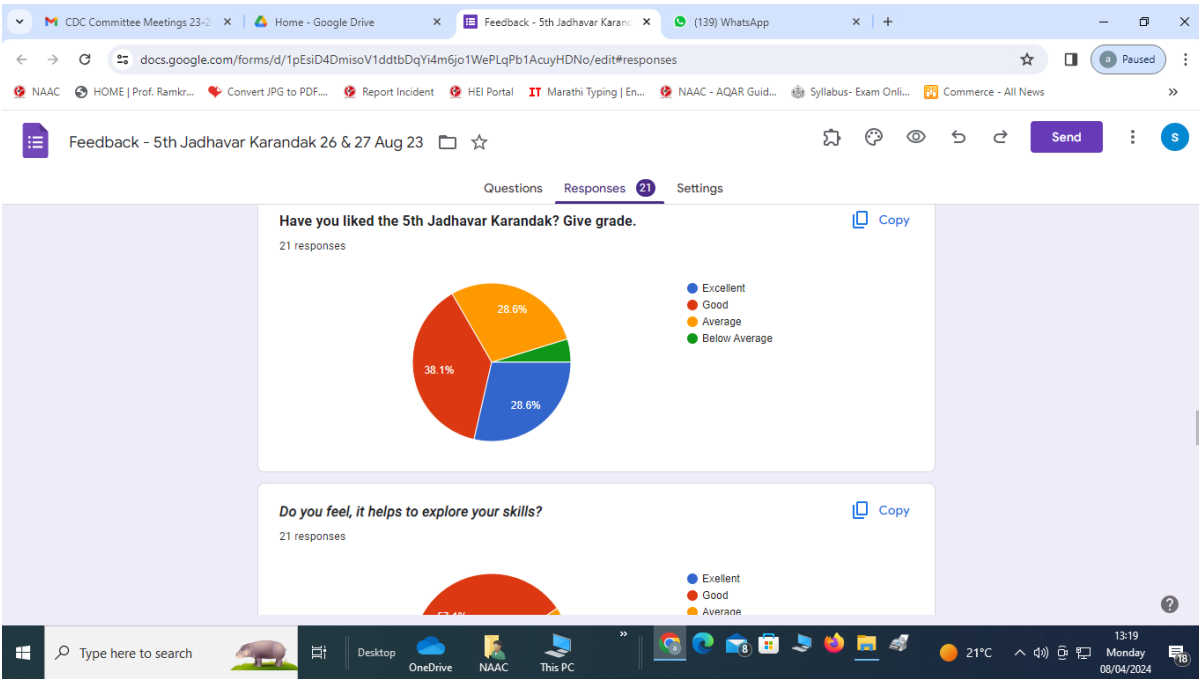

Feedback - 5th Jadhavar Karandak 26 & 27 Aug 23

Questions Responses 21 Settings

Do you feel, it helps to explore your skills? [Copy](#)

21 responses

Category	Percentage
Excellent	33.3%
Good	57.1%
Average	9.5%
Below Average	0%