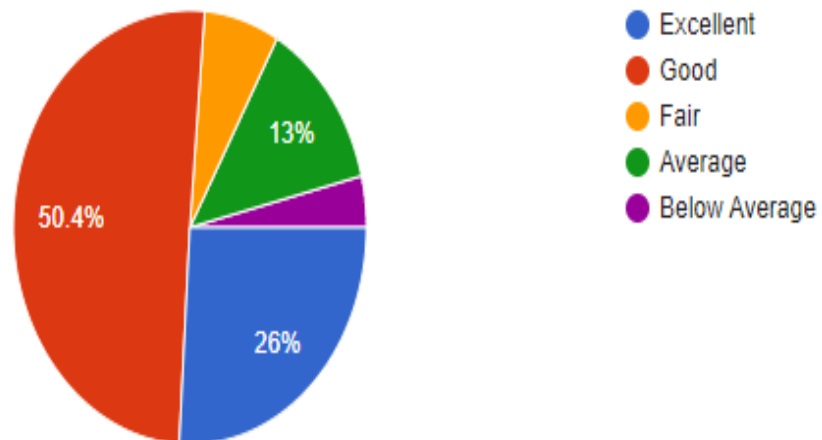

D

Which grade will you give for Teaching Faculty?

131 responses