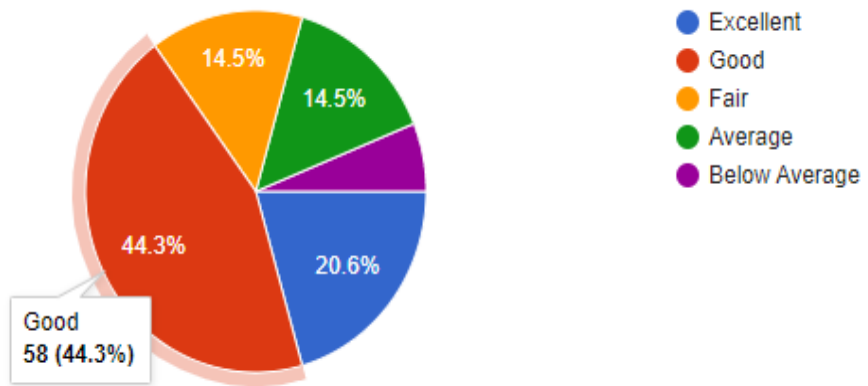

131 responses

I

Select grade as per your observation for Campus cleanliness.

131 responses

J

Which grade will you give for Parking facility?

131 responses

K