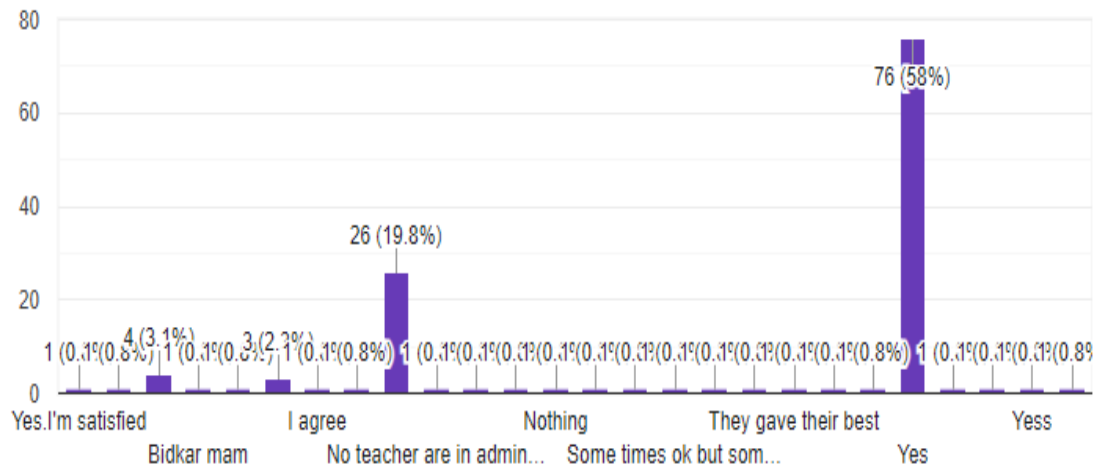

Have you satisfied regarding Admin office service?

Copy

131 responses