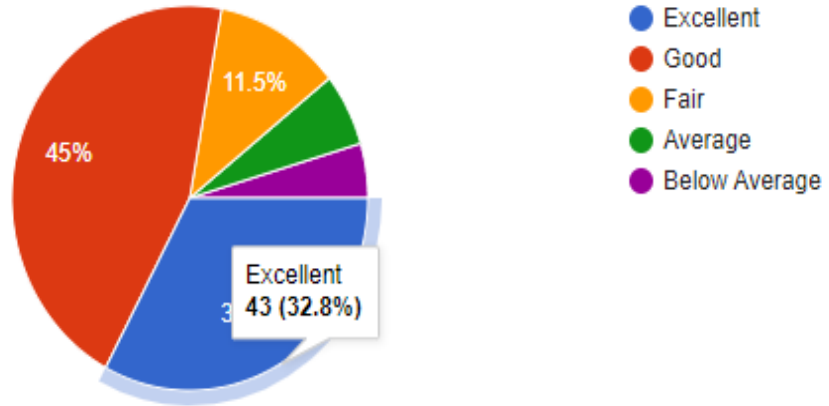

Which grade will you give for Security?

131 responses