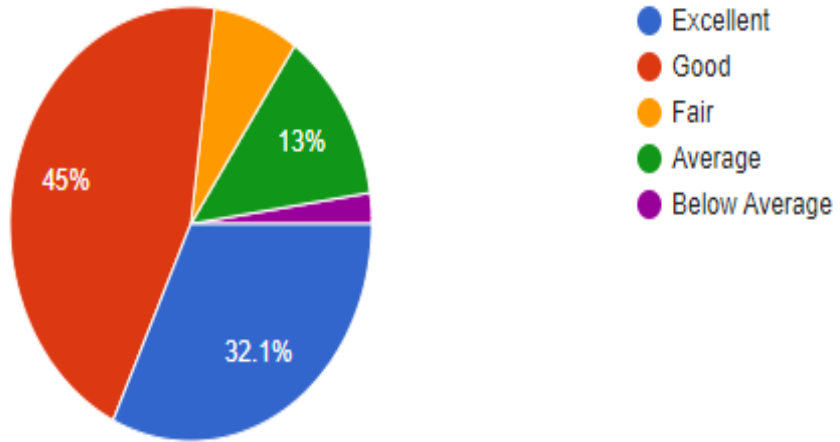

Which grade will you give for overall curriculum(syllabus + other activities)?

131 responses